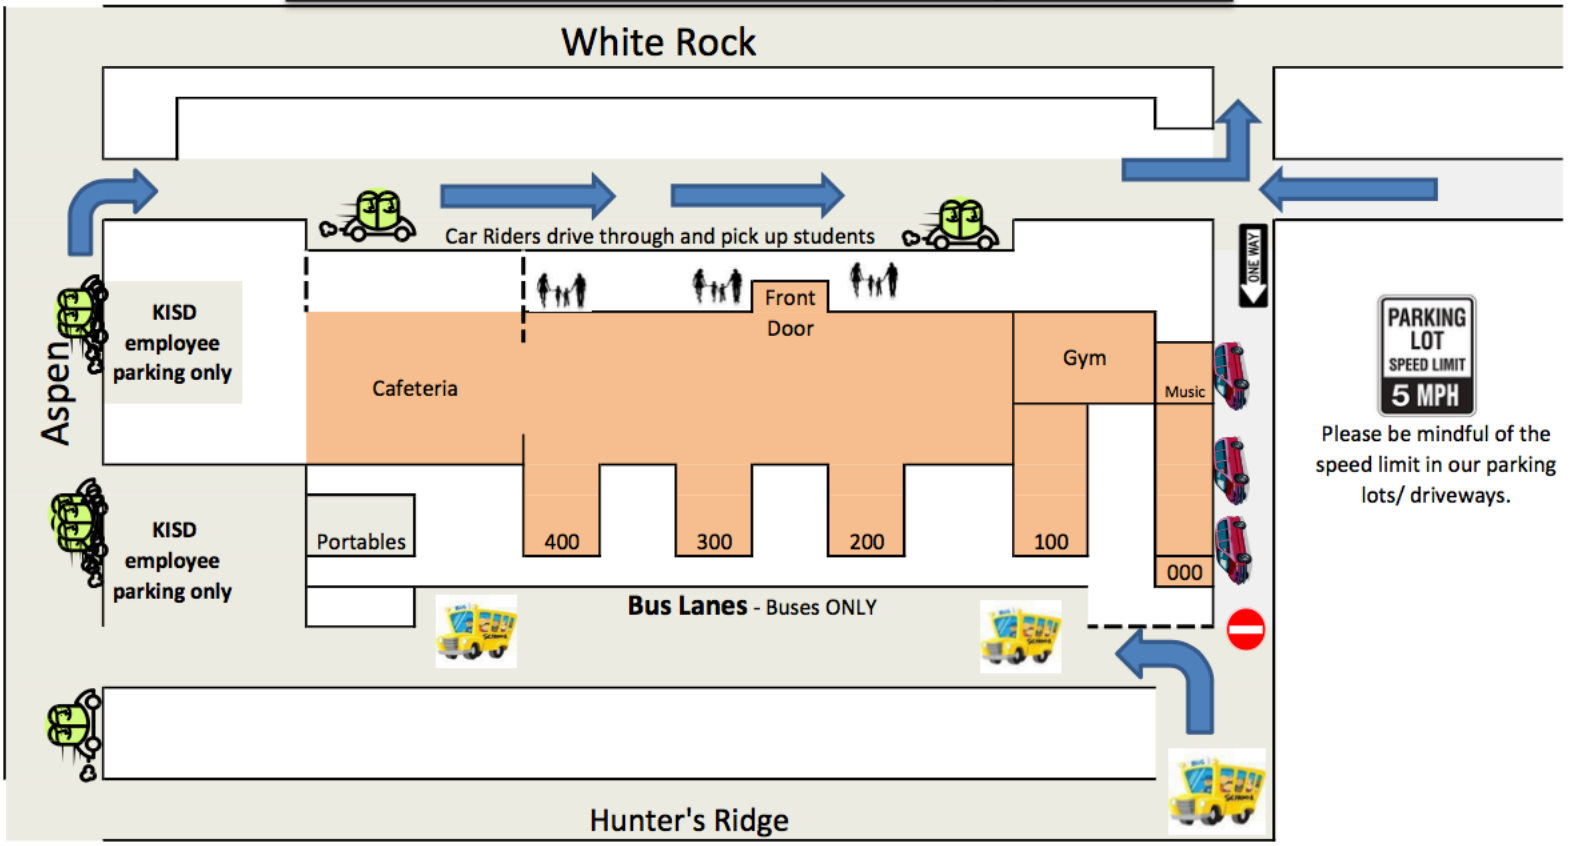

# Afternoon Dismissal Map

Day Care Providers: Please enter the campus from the parking lot on Colorado. Turn east and pick up students underneath the awning. **This area is for Daycare Providers ONLY!**

Parent pick-up: Students in PK-K will be dismissed underneath the awning on the northside of the front door. Students in 1st&2nd will be dismissed underneath the awning on the southside of the front door. Students in 3rd-5th grades will be dismissed through the cafeteria doors.

Walkers: Students will be dismissed with "Parent Pick-ups". Students must leave campus immediately and walk directly home using the sidewalks and crosswalks.

Car Riders: Please enter the front driveway from the intersection of Hunter's Ridge & Aspen. Please have your number placard visible on the dashboard.