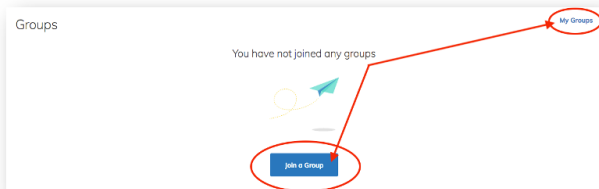

ACCESSING KISD MATH CENTER VIA

From the main Schoolology Page, select **GROUPS** from the dark blue menu bar

Join the Math Center **GROUP** by selecting “Join a Group” or “My Groups” and then “Join Group”

Enter the **GROUP** code: 3 PRV - V H 2 8 - W P H X J

You will now be able to access the KISD Math Center from your **GROUPS** tab, just click on the tile!