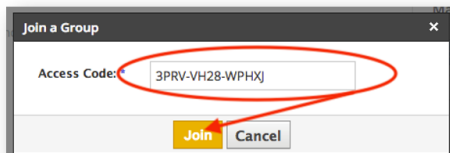

ACCESSING KISD MATH CENTER VIA

From the main Schoolology Page, select **GROUPS** from the dark blue menu bar

Join the Math Center **GROUP** by selecting “Join a Group” or “My Groups” and then “Join Group”

Enter the **GROUP** code: 3 PRV - V H 2 8 - W P H X J

You will now be able to access the KISD Math Center from your **GROUPS** tab, just click on the tile!